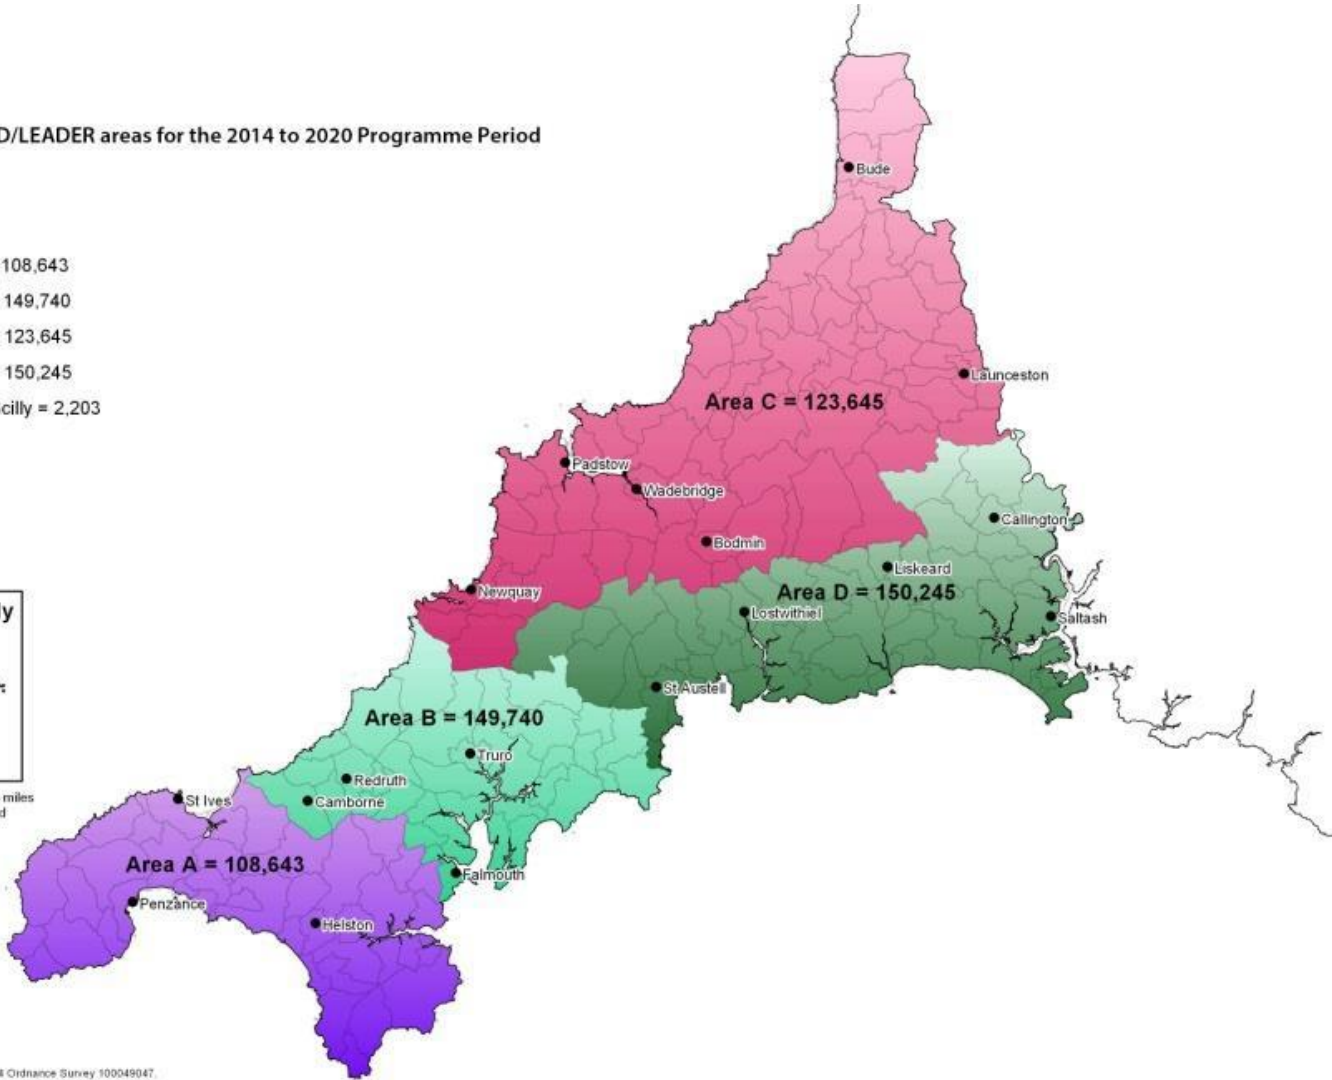

Map 2
Proposed CLLD/LEADER areas for the 2014 to 2020 Programme Period

Population

- Area A = 108,643
- Area B = 149,740
- Area C = 123,645
- Area D = 150,245
- Isles of Scilly = 2,203